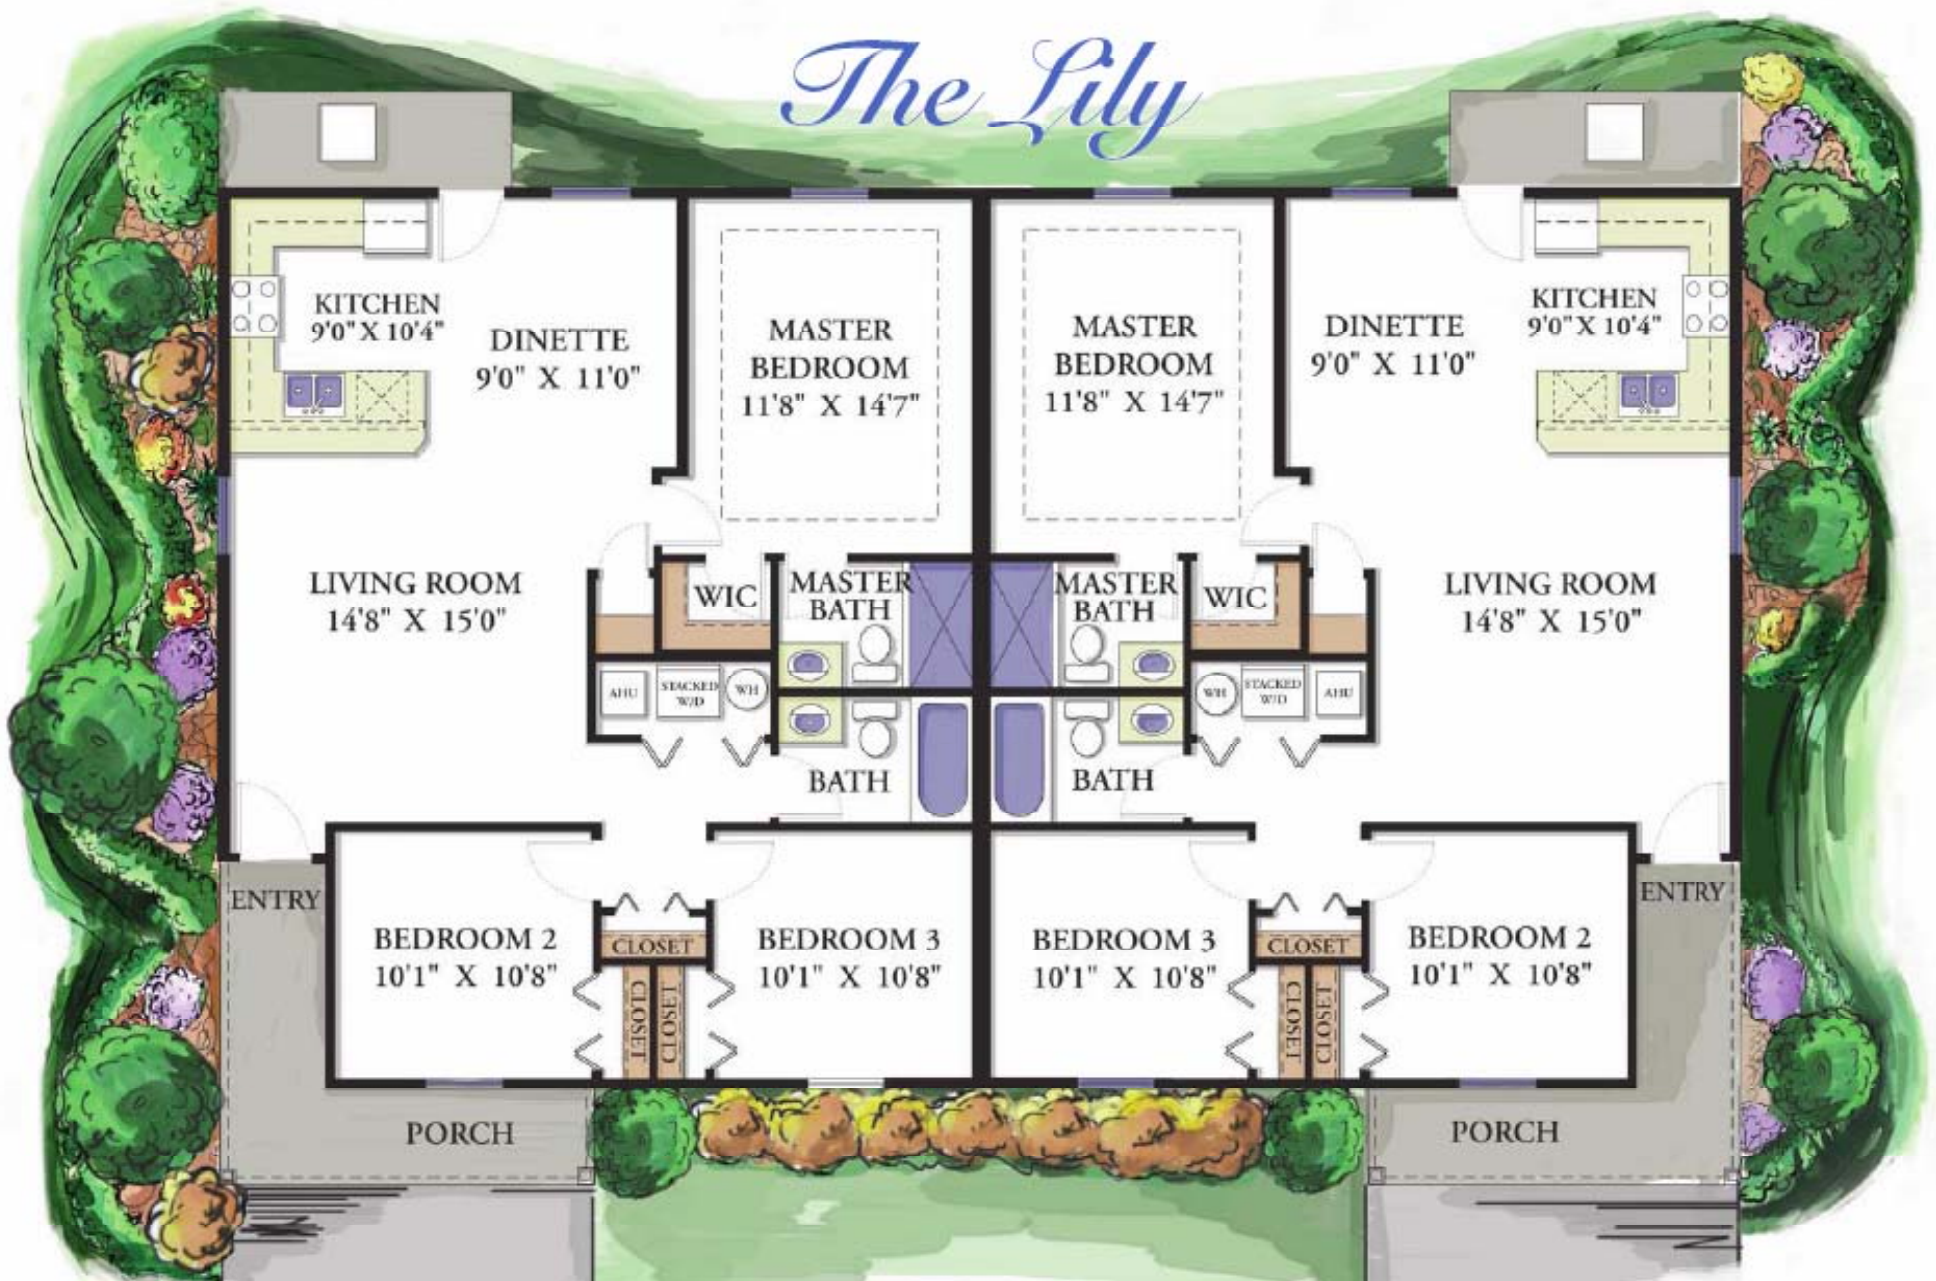

The Lily

Elevation A

Elevation B

The Lily

Square Footage per side	
Living Space	1,103 sq. ft.
Front Porch	<u>101</u>
Total Under Roof	1,204 sq. ft.